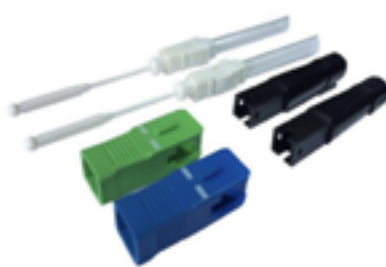

## LE-FOA-STSX-RD

Adattatore ST/PC Simplex, Single mode

**LE-FOA-STSX-YL**

---

Adattatore ST/PC Simplex, Multi mode

**LE-FSC-SCA**

---

Giuntatrice connettori SC/APC